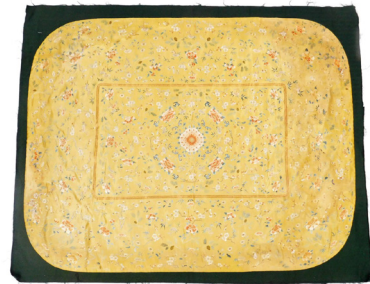

# Review

A 19thC Chinese porcelain ginger jar and cover, decorated in underglaze blue with a band of scrolls, peonies above clouds, flowers and four-toed dragons, four character Yongzheng mark, 22.5cm high, 22.5cm wide.  
**SOLD for £600**

A Chinese Imperial yellow ground rectangular silk throne seat cover, finely embroidered in blue, orange, brown, green, cream, etc. with plants including, fungus, peonies, bamboo, prunus, pine around a central peony. Later cloth backing, Qianlong period, 18th century, 133cm x 103cm.  
**SOLD for £2,200**